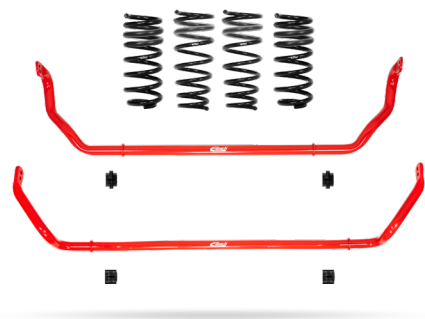

ANTI-ROLL-KIT (REAR ONLY)

(a) 2 or 3-way Adjustable (t) Tubular

Model	Code	Part #	Diameter	MAP
911 SC 3.0L	911	E40-72-015-01-01	25mm ^{(a)(t)}	\$399.00
911 Carrera 3.2L	911	E40-72-015-01-01	25mm ^{(a)(t)}	\$399.00
911 Carrera	964	E40-72-003-01-01	22mm ^(a)	\$198.00
Boxster	986	E40-72-004-01-01	22mm ^{(a)(t)}	\$285.00
911 Carrera	996	7213.312	22mm ^{(a)(t)}	\$285.00
911 Carrera 4 ^{AWD}	996	7213.312	22mm ^{(a)(t)}	\$285.00
911 Turbo	996	7215.312	24mm ^(a)	\$239.00
911 Carrera ^{Manual}	997	E40-72-007-05-01	25mm ^{(a)(t)}	\$349.00
911 Carrera ^{PDK}	997	E40-72-007-04-01	25mm ^{(a)(t)}	\$349.00
911 Turbo	997	E40-72-007-06-01	25mm ^{(a)(t)}	\$399.00
Boxster	987	E40-72-004-01-01	22mm ^{(a)(t)}	\$285.00
Cayman	987	E40-72-004-01-01	22mm ^{(a)(t)}	\$285.00
911 Carrera	991	E40-72-012-01-01	29mm ^{(a)(t)}	\$349.00
911 Carrera ^{Cabriolet}	991	E40-72-012-01-01	29mm ^{(a)(t)}	\$349.00
911 Carrera S	991	E40-72-012-01-01	29mm ^{(a)(t)}	\$349.00
911 Carrera S ^{Cabriolet}	991	E40-72-012-01-01	29mm ^{(a)(t)}	\$349.00