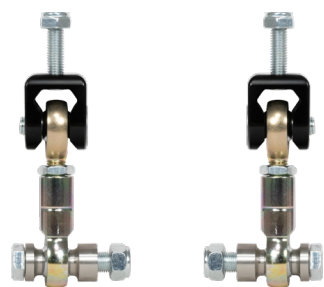

ANTI-ROLL-KIT (REAR ONLY)

(a) 2 or 3-way Adjustable (t) Tubular

Model	Code	Part #	Diameter	MAP
911 SC 3.0L	911	E40-72-015-01-01	25mm ^{(a)(t)}	\$399.00
911 Carrera 3.2L	911	E40-72-015-01-01	25mm ^{(a)(t)}	\$399.00
911 Carrera	964	E40-72-003-01-01	22mm ^(a)	\$198.00
Boxster	986	E40-72-004-01-01	22mm ^{(a)(t)}	\$285.00
911 Carrera	996	7213.312	22mm ^{(a)(t)}	\$285.00
911 Carrera 4 ^{AWD}	996	7213.312	22mm ^{(a)(t)}	\$285.00
911 Turbo	996	7215.312	24mm ^(a)	\$239.00
911 Carrera ^{Manual}	997	E40-72-007-05-01	25mm ^{(a)(t)}	\$349.00
911 Carrera ^{PDK}	997	E40-72-007-04-01	25mm ^{(a)(t)}	\$349.00
911 Turbo	997	E40-72-007-06-01	25mm ^{(a)(t)}	\$399.00
Boxster	987	E40-72-004-01-01	22mm ^{(a)(t)}	\$285.00
Cayman	987	E40-72-004-01-01	22mm ^{(a)(t)}	\$285.00
911 Carrera	991	E40-72-012-01-01	29mm ^{(a)(t)}	\$349.00
911 Carrera ^{Cabriolet}	991	E40-72-012-01-01	29mm ^{(a)(t)}	\$349.00
911 Carrera S	991	E40-72-012-01-01	29mm ^{(a)(t)}	\$349.00
911 Carrera S ^{Cabriolet}	991	E40-72-012-01-01	29mm ^{(a)(t)}	\$349.00

PRO-PLUS System

Performance Springs and Stabilizer Bars

Model	Code	Part #	Approx. Lowering		MAP
			Front	Rear	
911 Carrera	964	E43-72-003-01-22	1.3 in	1.3 in	\$797.00
911 Carrera	996	7213.880	1.0 in	1.0 in	\$835.00
911 Carrera <small>Manual</small>	997	E43-72-007-05-22	1.2 in	1.2 in	\$1,057.00
911 Carrera <small>PDK</small>	997	E43-72-007-04-22	1.2 in	1.2 in	\$1,057.00
911 Turbo	997	7220.880	0.8 in	0.8 in	\$942.00
911 Carrera	991	E43-72-012-01-22	0.8 in	0.5 in	\$1,099.00
911 Carrera <small>Cabriolet</small>	991	E43-72-012-01-22	0.8 in	0.5 in	\$1,099.00
911 Carrera S	991	E43-72-012-01-22	0.8 in	0.5 in	\$1,099.00
911 Carrera S <small>Cabriolet</small>	991	E43-72-012-01-22	0.8 in	0.5 in	\$1,099.00